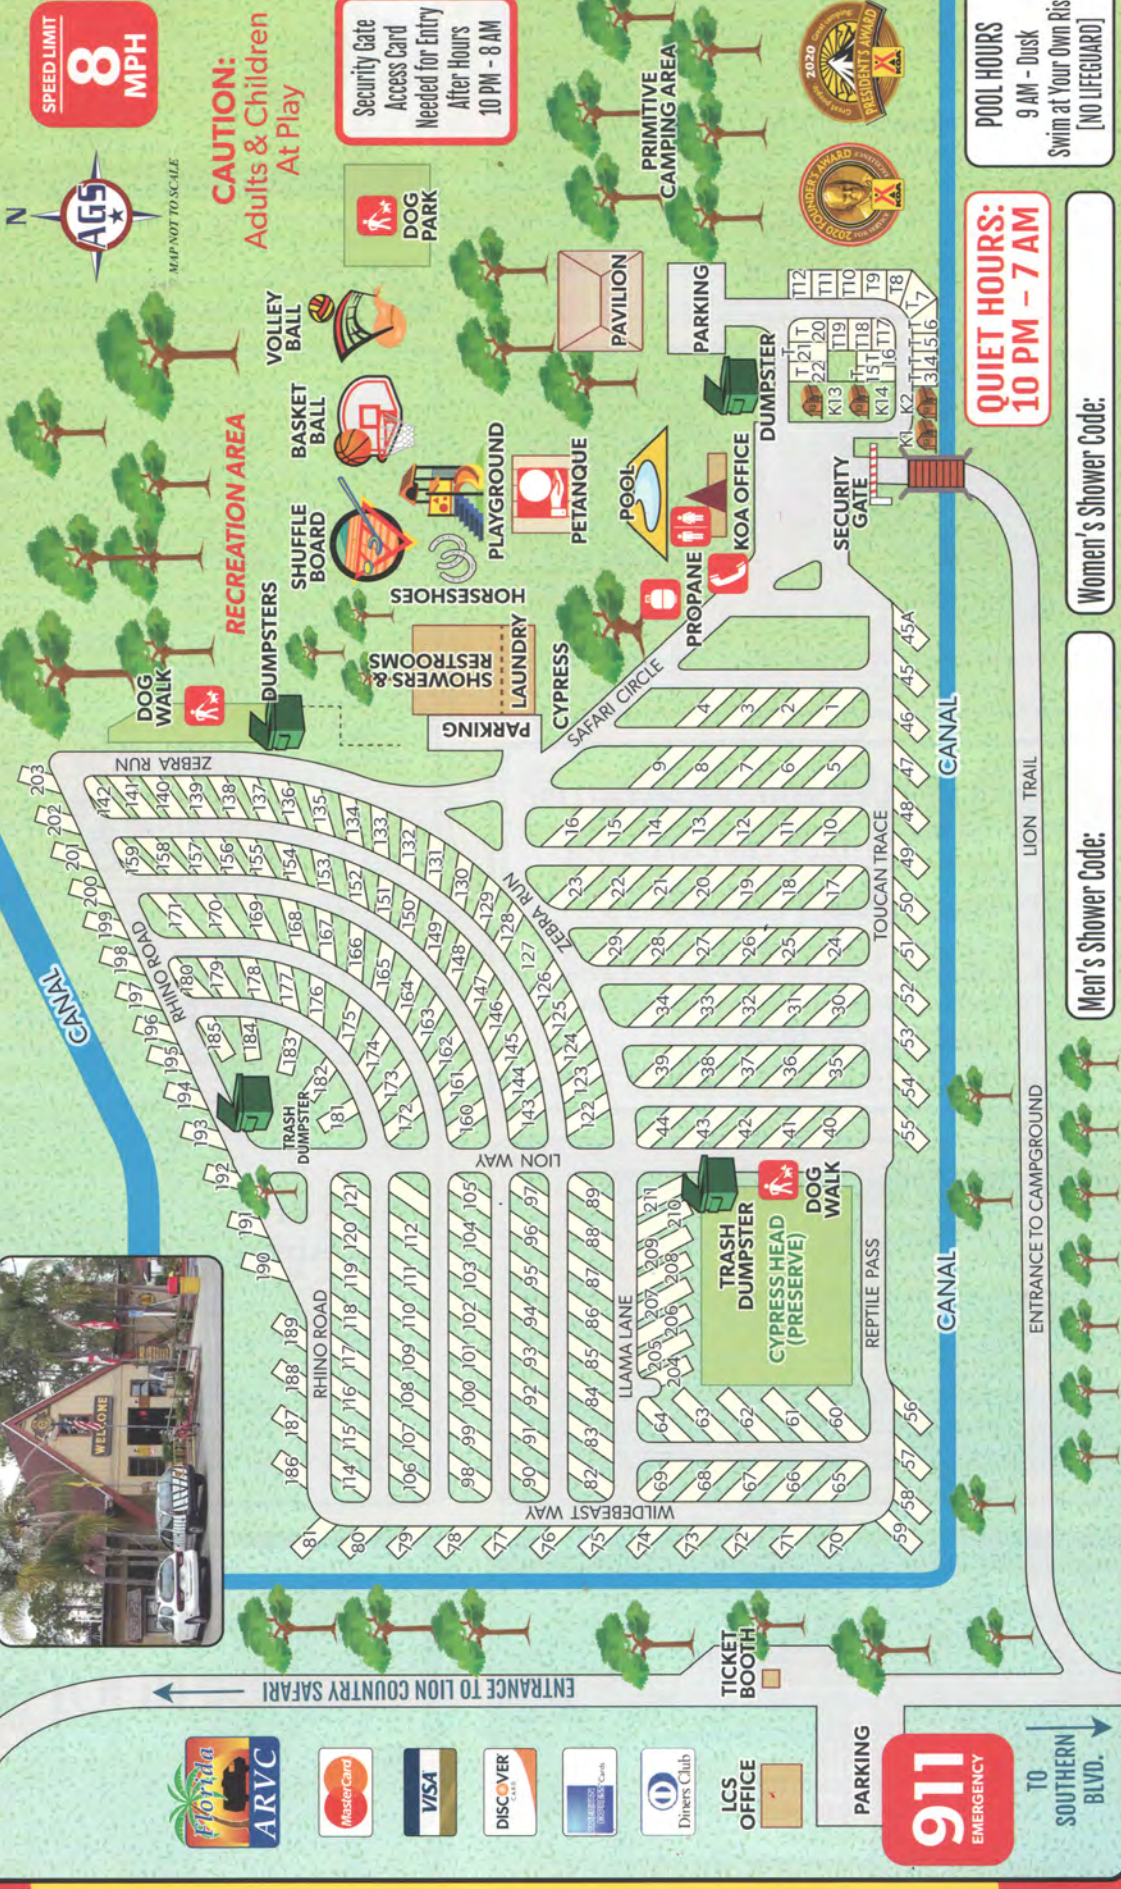

# WEST PALM BEACH / LION COUNTRY SAFARI

## CAMPGROUND & AFRICAN WILDLIFE PRESERVE THEME PARK

Lion Country Safari KOA | 2000 Lion Country Safari Road | Loxahatchee, FL 33470-3976 | Palm Beach County

Information: (561) 793-9797 | Reservations: (800) 562-9115 | koa@lioncountrysafari.com | koa.com/campgrounds/west-palm-beach

**POOL HOURS**  
9 AM - Dusk  
Swim at Your Own Risk  
(NO LIFEGUARD)

**QUIET HOURS:**  
10 PM - 7 AM

Women's Shower Code: \_\_\_\_\_

Men's Shower Code: \_\_\_\_\_

PARKING

**911**  
EMERGENCY

TO SOUTHERN BLVD.